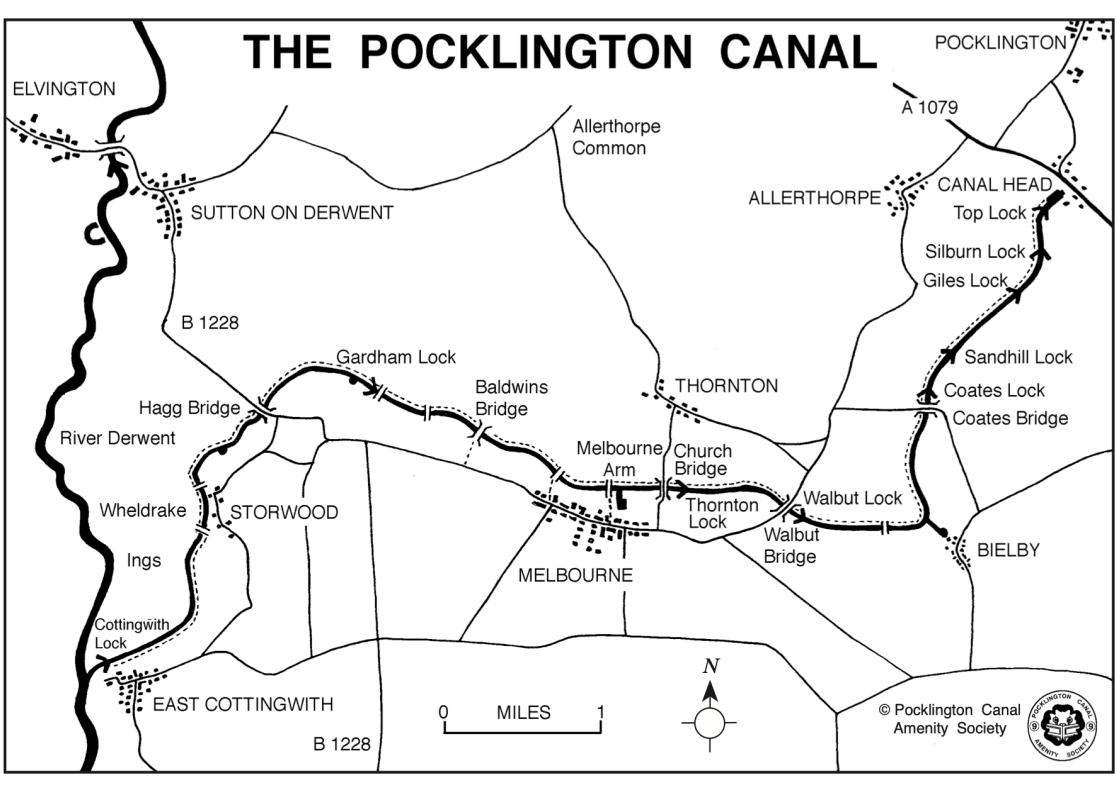

# THE POCKLINGTON CANAL

POCKLINGTON

A 1079

ELVINGTON

Allerthorpe  
Common

SUTTON ON DERWENT

ALLERTHORPE

CANAL HEAD

Top Lock

Silburn Lock

Giles Lock

B 1228

Gardham Lock

Baldwins  
Bridge

THORNTON

Hagg Bridge

Sandhill Lock

Coates Lock

Coates Bridge

River Derwent

Melbourne  
Arm  
Church  
Bridge

Wheldrake

STORWOOD

Thornton  
Lock

Walbut Lock

Ings

Walbut  
Bridge

BIELBY

MELBOURNE

Cottingwith  
Lock

EAST COTTINGWITH

B 1228